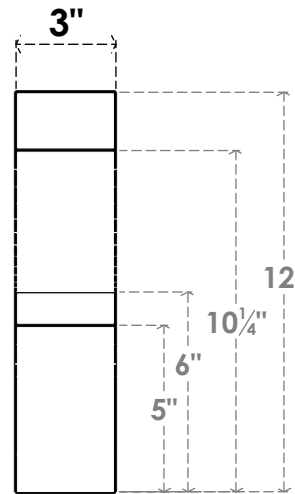

ITEM NUMBER: BRCPC030X08000X12000VAL

3"W X 8"D X 12"H VALENCIA ARCHITECTURAL GRADE PVC CLOSED BRACE

SIDE PROFILE

FRONT PROFILE

ISOMETRIC

EKENA MILLWORK
2300 WEST MAIN ST.
CLARKSVILLE, TX 75426
TOLL FREE: 866-607-0453
WWW.EKENAMILLWORK.COM