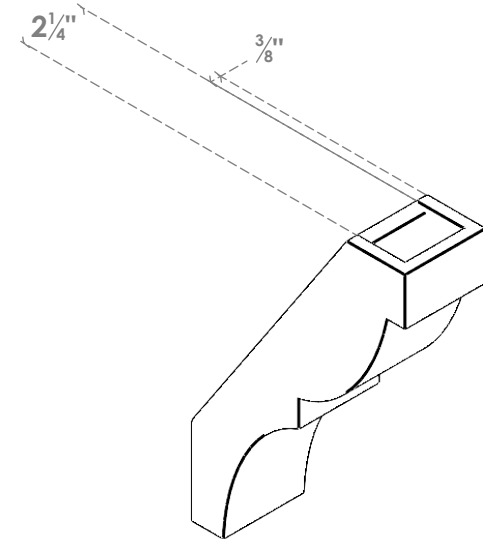

ITEM NUMBER: BRCPC030X08000X12000VAL

3"W X 8"D X 12"H VALENCIA ARCHITECTURAL GRADE PVC CLOSED BRACE

SIDE PROFILE

FRONT PROFILE

ISOMETRIC

EKENA MILLWORK
2300 WEST MAIN ST.
CLARKSVILLE, TX 75426
TOLL FREE: 866-607-0453
WWW.EKENAMILLWORK.COM