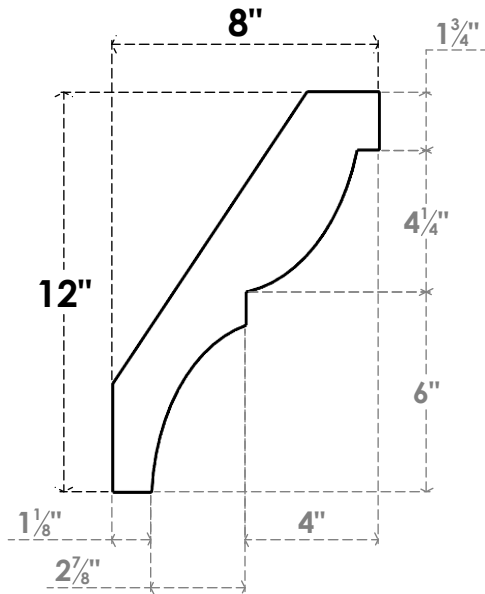

ITEM NUMBER: BRCPC030X08000X12000VAL

3"W X 8"D X 12"H VALENCIA ARCHITECTURAL GRADE PVC CLOSED BRACE

SIDE PROFILE

FRONT PROFILE

ISOMETRIC

EKENA MILLWORK
2300 WEST MAIN ST.
CLARKSVILLE, TX 75426
TOLL FREE: 866-607-0453
WWW.EKENAMILLWORK.COM